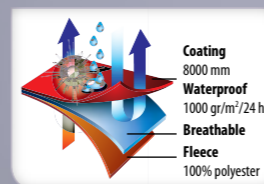

WATERPROOF
BREATHABLE
WINDPROOF

TALLAS

	S	M	L	XL	XXL
A/B	64/46	66/49	68/52	70/55	72/58

EMBALAJE

Peso/caja: 8 kg
 Medidas/caja: 60 x 40 x 21 cm
 Embalaje individual

NEW

SOL'S RAPID MEN 46605

CHAQUETA HOMBRE PERFORMANCE SOFTSHELL